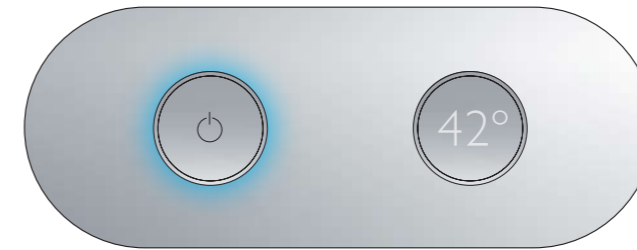

The control handle also features a stylish arrow indicator that not only shows the temperature position but acts as an aid during showering, providing greater control and ensuring each action is as seamless as possible.

Body jets have the flexibility to be fitted individually or connected in sequence to create your desired effect

Single outlet valve

Multi outlet valves

Colour options

Chrome

Brushed Nickel

Gun Metal

Copper / Rose Gold