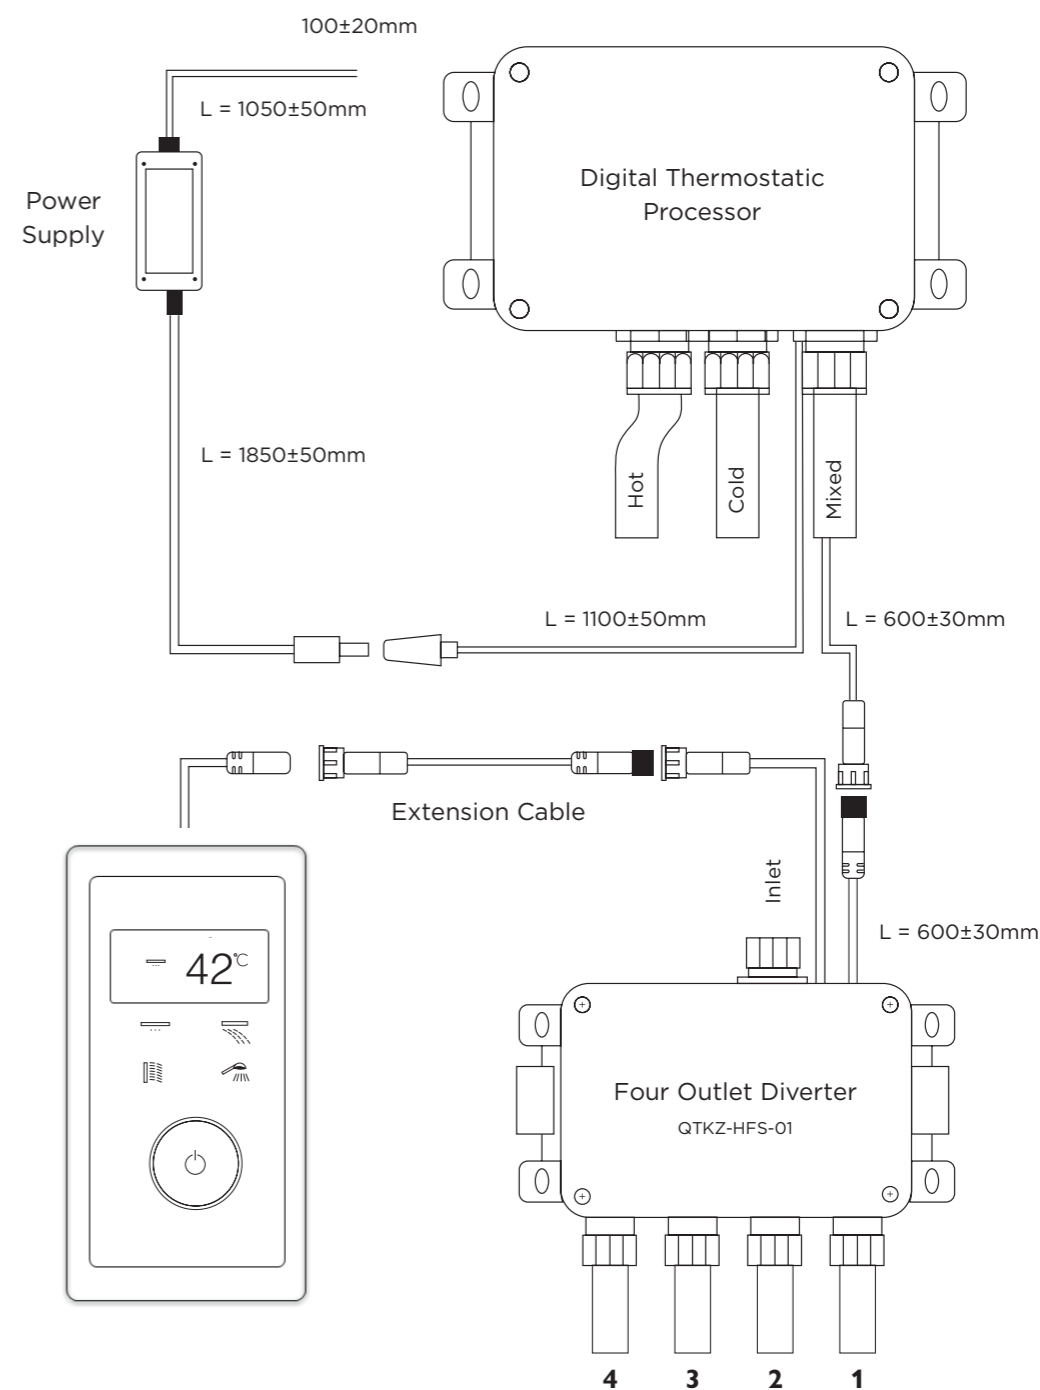

Aquaform Response digital shower

The engine/valves