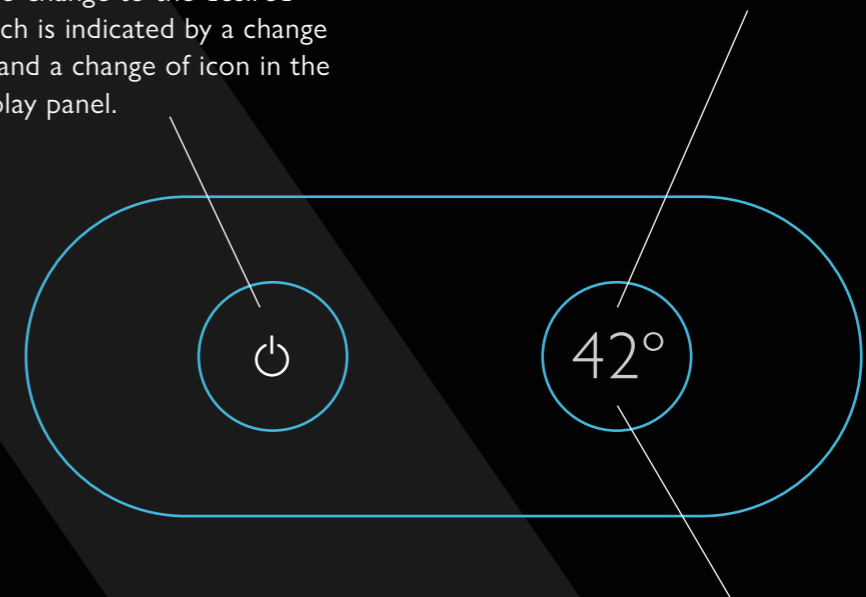

Control dial

Flow is activated by pressing the Control Dial. Once the system is turned on, simply turn the dial to change the desired temperature. Coloured LED lights glow like a halo around the Control Dial to indicate the set temperature. At the required temperature you can then press again and hold to change to the desired outlet which is indicated by a change of colour and a change of icon in the digital display panel.