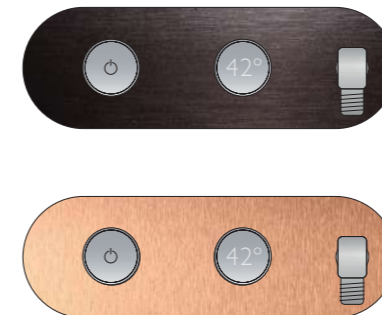

Multi RRP

£599

Inc VAT

£718.80

Aquaform Apex Oval Twin Plate Valve with Handset Holder - AQAPE1003/CP

Available in : Brushed Nickel, Chrome Plate, Rose Gold/Copper, Gun Metal, Matt Black

Single Outlet

Includes single outlet valve, accessories and digital consumer shower control unit and trim plate.