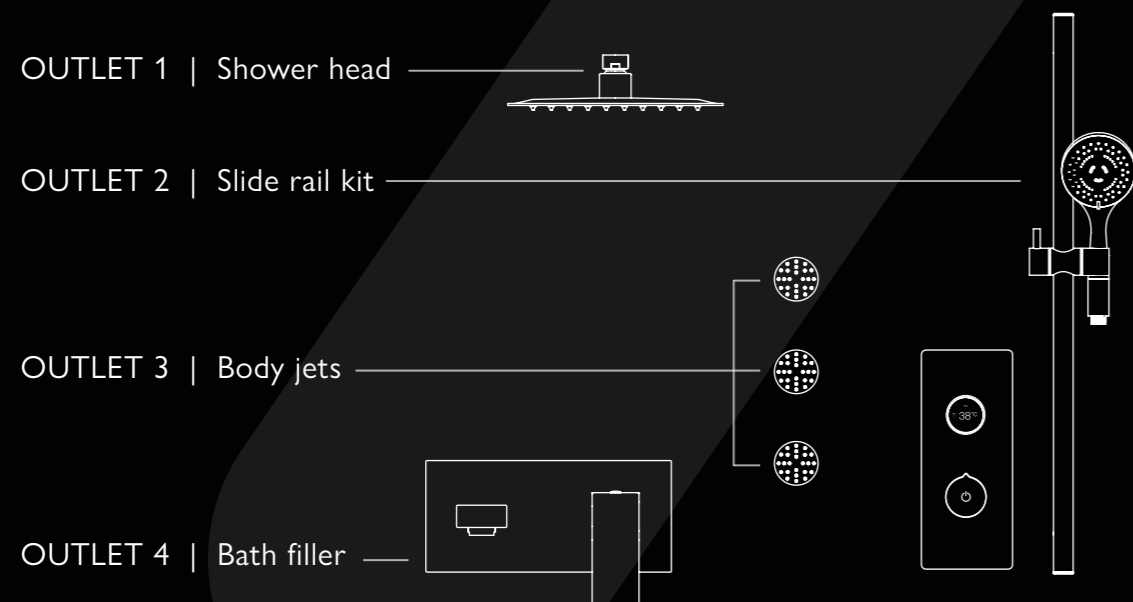

Single outlet engine/valve explained

The single outlet engine/valve is the main element of the digital shower, it is the power source from mains electricity supply, it also controls the hot water and cold water inlet to the shower and controls the temperature of the mixed water output. This engine takes the information from the main user interface/controls on the trim plate which the customer uses during each interaction with the shower. This can be used as a totally stand alone engine/valve and supply mixed controlled water to either external shower kits and accessories, or can be combined directly with the multi outlet mixing valve.

Multi outlet mixing valve explained

This valve has the mixing functions for up to 4 outlets allowing you to programme the valve to suit your lifestyle and individual showering needs. Our valves also have the additional feature of being able to block the outlets at source if they are not required.