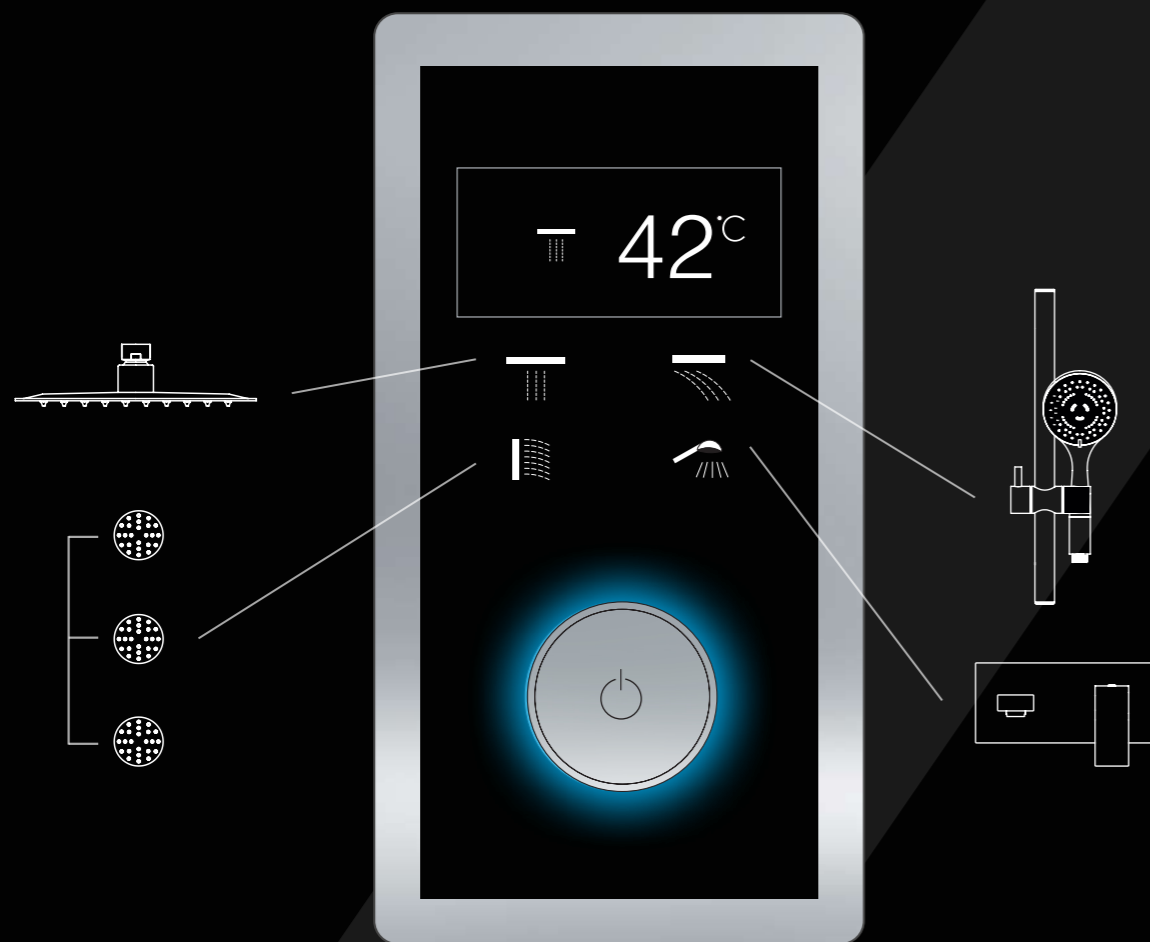

The control handle also features a stylish arrow indicator that not only shows the temperature position but acts as an aid during showering, providing greater control and ensuring each action is as seamless as possible.

Single outlet engine/valve explained

The single outlet engine/valve is the main element of the digital shower, it is the power source from mains electricity supply, it also controls the hot water and cold water inlet to the shower and controls the temperature of the mixed water output. This engine takes the information from the main user interface/controls on the trim plate which the customer uses during each interaction with the shower. This can be used as a totally stand alone engine/valve and supply mixed controlled water to either external shower kits and accessories, or can be combined directly with the multi outlet mixing valve.

Multi outlet mixing valve explained

This valve has the mixing functions for up to 4 outlets allowing you to programme the valve to suit your lifestyle and individual showering needs. Our valves also have the additional feature of being able to block the outlets at source if they are not required.

Matt Black

Aquaform Response digital shower

Control panel

Flow output is activated by pressing the touch operated control panel icons.

Once the system is turned on, simply turn the dial to change the desired temperature. Coloured LED lights glow like a halo around the control dial to indicate the set temperature, which is shown in the display panel.