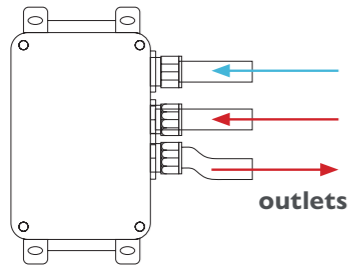

Single outlet valve