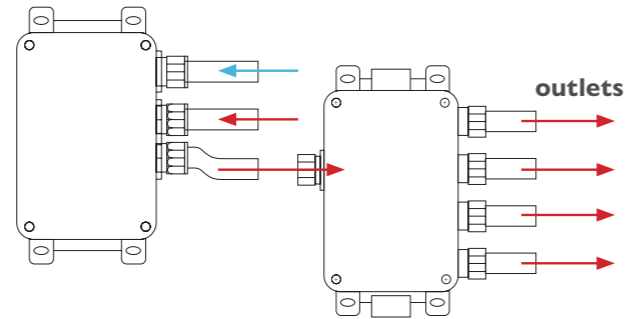

Twin handle/display option with handset holder (shown below) can only be installed horizontally as shown.

Apex digital showers

All Apex shower valves and trim plates with twin handle/display are compatible to be used with the single outlet valve.

All Apex shower valves and trim plates with twin handle/display are compatible to be used with the multi outlet valve.

The multi outlet valve is used in conjunction with the single outlet valve as shown on the opposite page.

Single outlet valve

Multi outlet valve

Aquaform digital shower product guide

* only 2 handle trims can be installed vertically or horizontally

Aquaform Response Digital Shower - AQAPE1001

Available in : Chrome & black