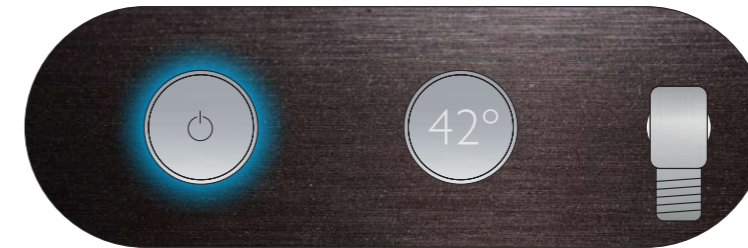

Body jets have the flexibility to be fitted individually or connected in sequence to create your desired effect

Single outlet valve

Multi outlet valves

Colour options

Chrome

Brushed Nickel

Gun Metal

Copper / Rose Gold