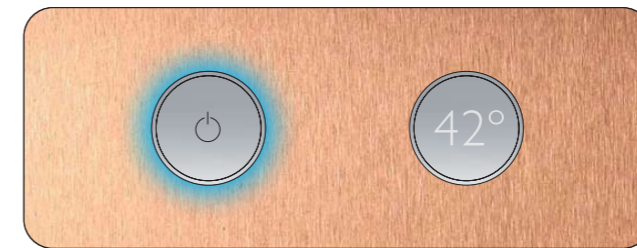

Body jets have the flexibility to be fitted individually or connected in sequence to create your desired effect

Single outlet valve

Multi outlet valves

Colour options

Chrome

Brushed Nickel

Gun Metal

Copper / Rose Gold