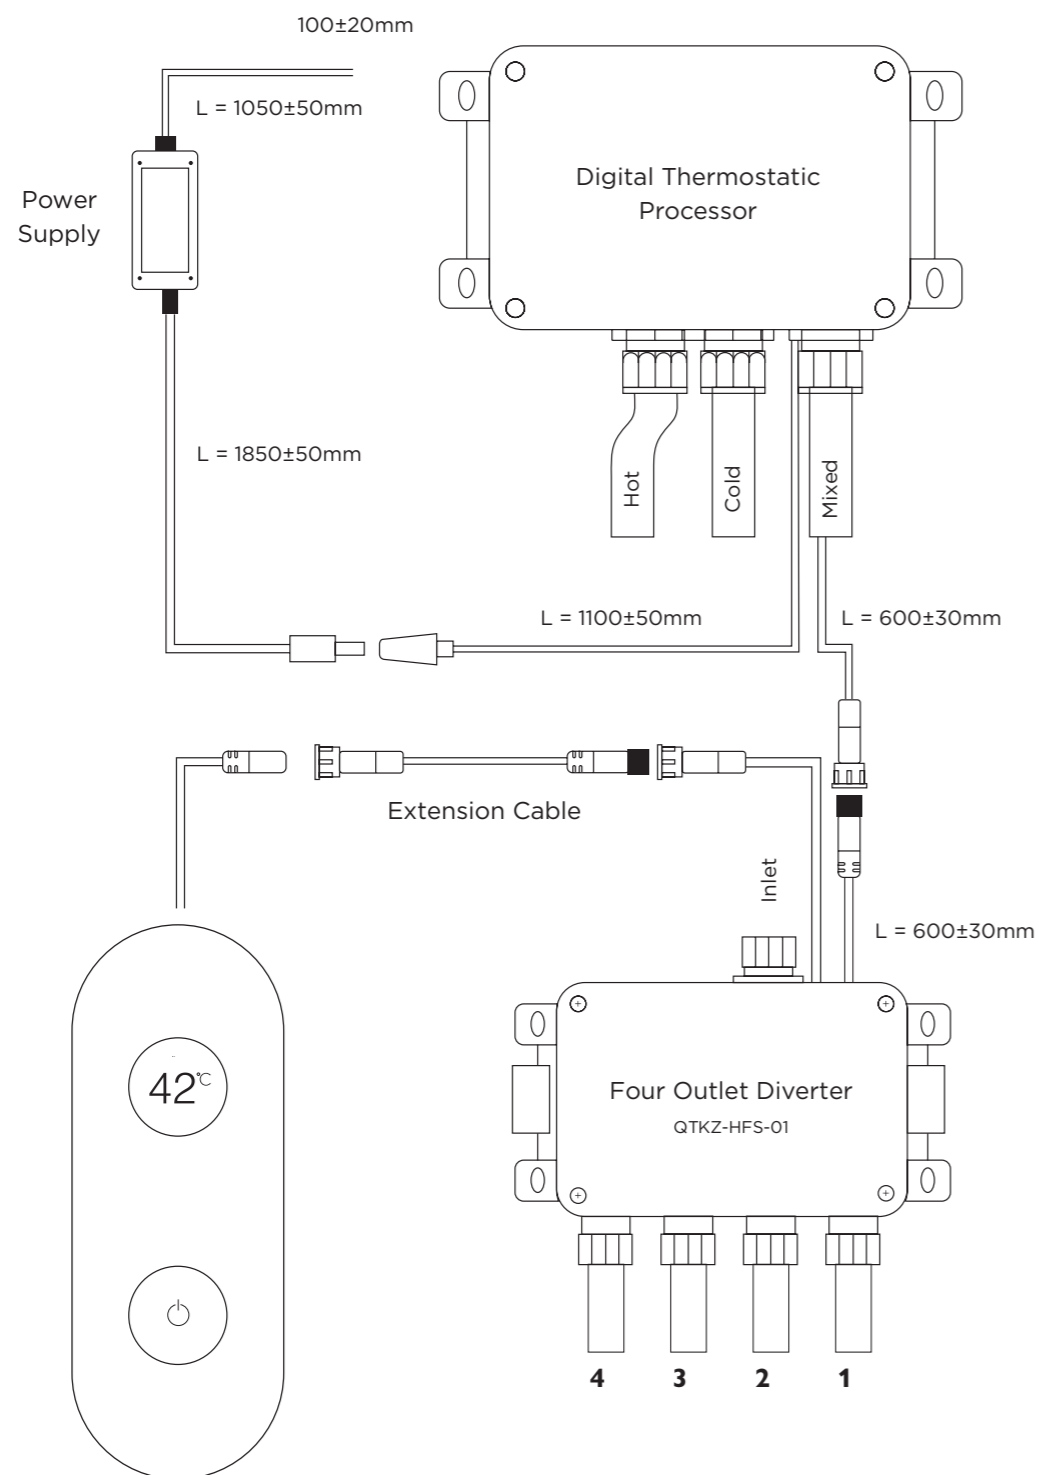

At the required temperature you can then press any icon for the desired outlet which is indicated by a change of icon colour and a change of icon in the digital display panel.

Aquaform Response digital shower

The engine/valves

Aquaform Apex digital shower

The engine/valves

Apex trim plates

These trim plates are available in Oval or Square with soft edges.

There are 5 different colour options.

Twin handle/display options (shown above) can be installed horizontally or vertical.

Twin handle/display option with handset holder (shown below) can only be installed horizontally as shown.

Apex digital showers

All Apex shower valves and trim plates with twin handle/display are compatible to be used with the single outlet valve.