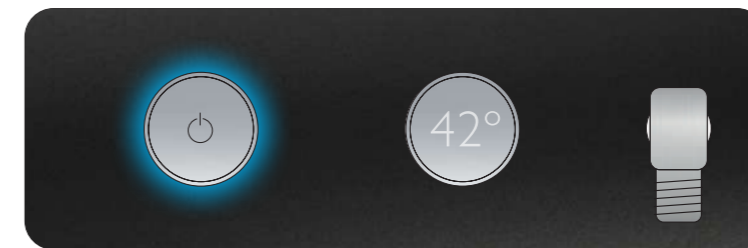

Colour options

Chrome

Brushed Nickel

Gun Metal

Copper / Rose Gold

Matt Black