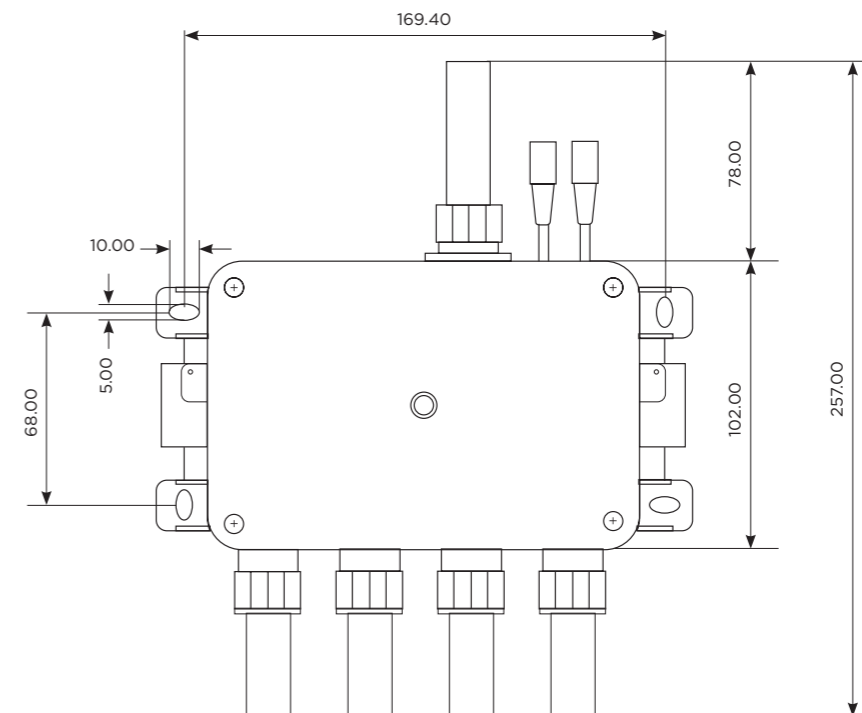

Multi outlet valves