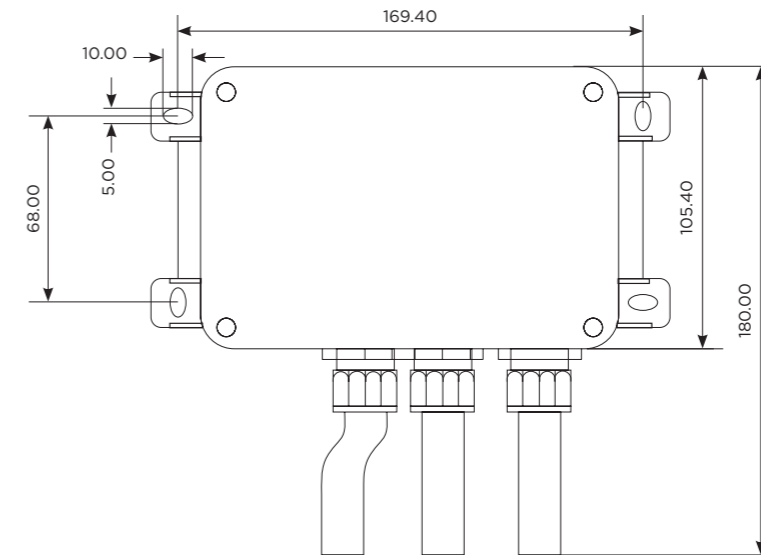

Single outlet valve