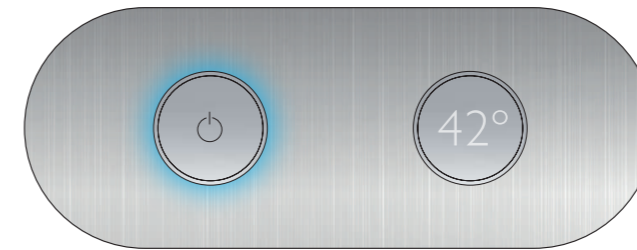

Body jets have the flexibility to be fitted individually or connected in sequence to create your desired effect

Single outlet valve

Multi outlet valves

Colour options

Chrome

Brushed Nickel

Gun Metal

Copper / Rose Gold